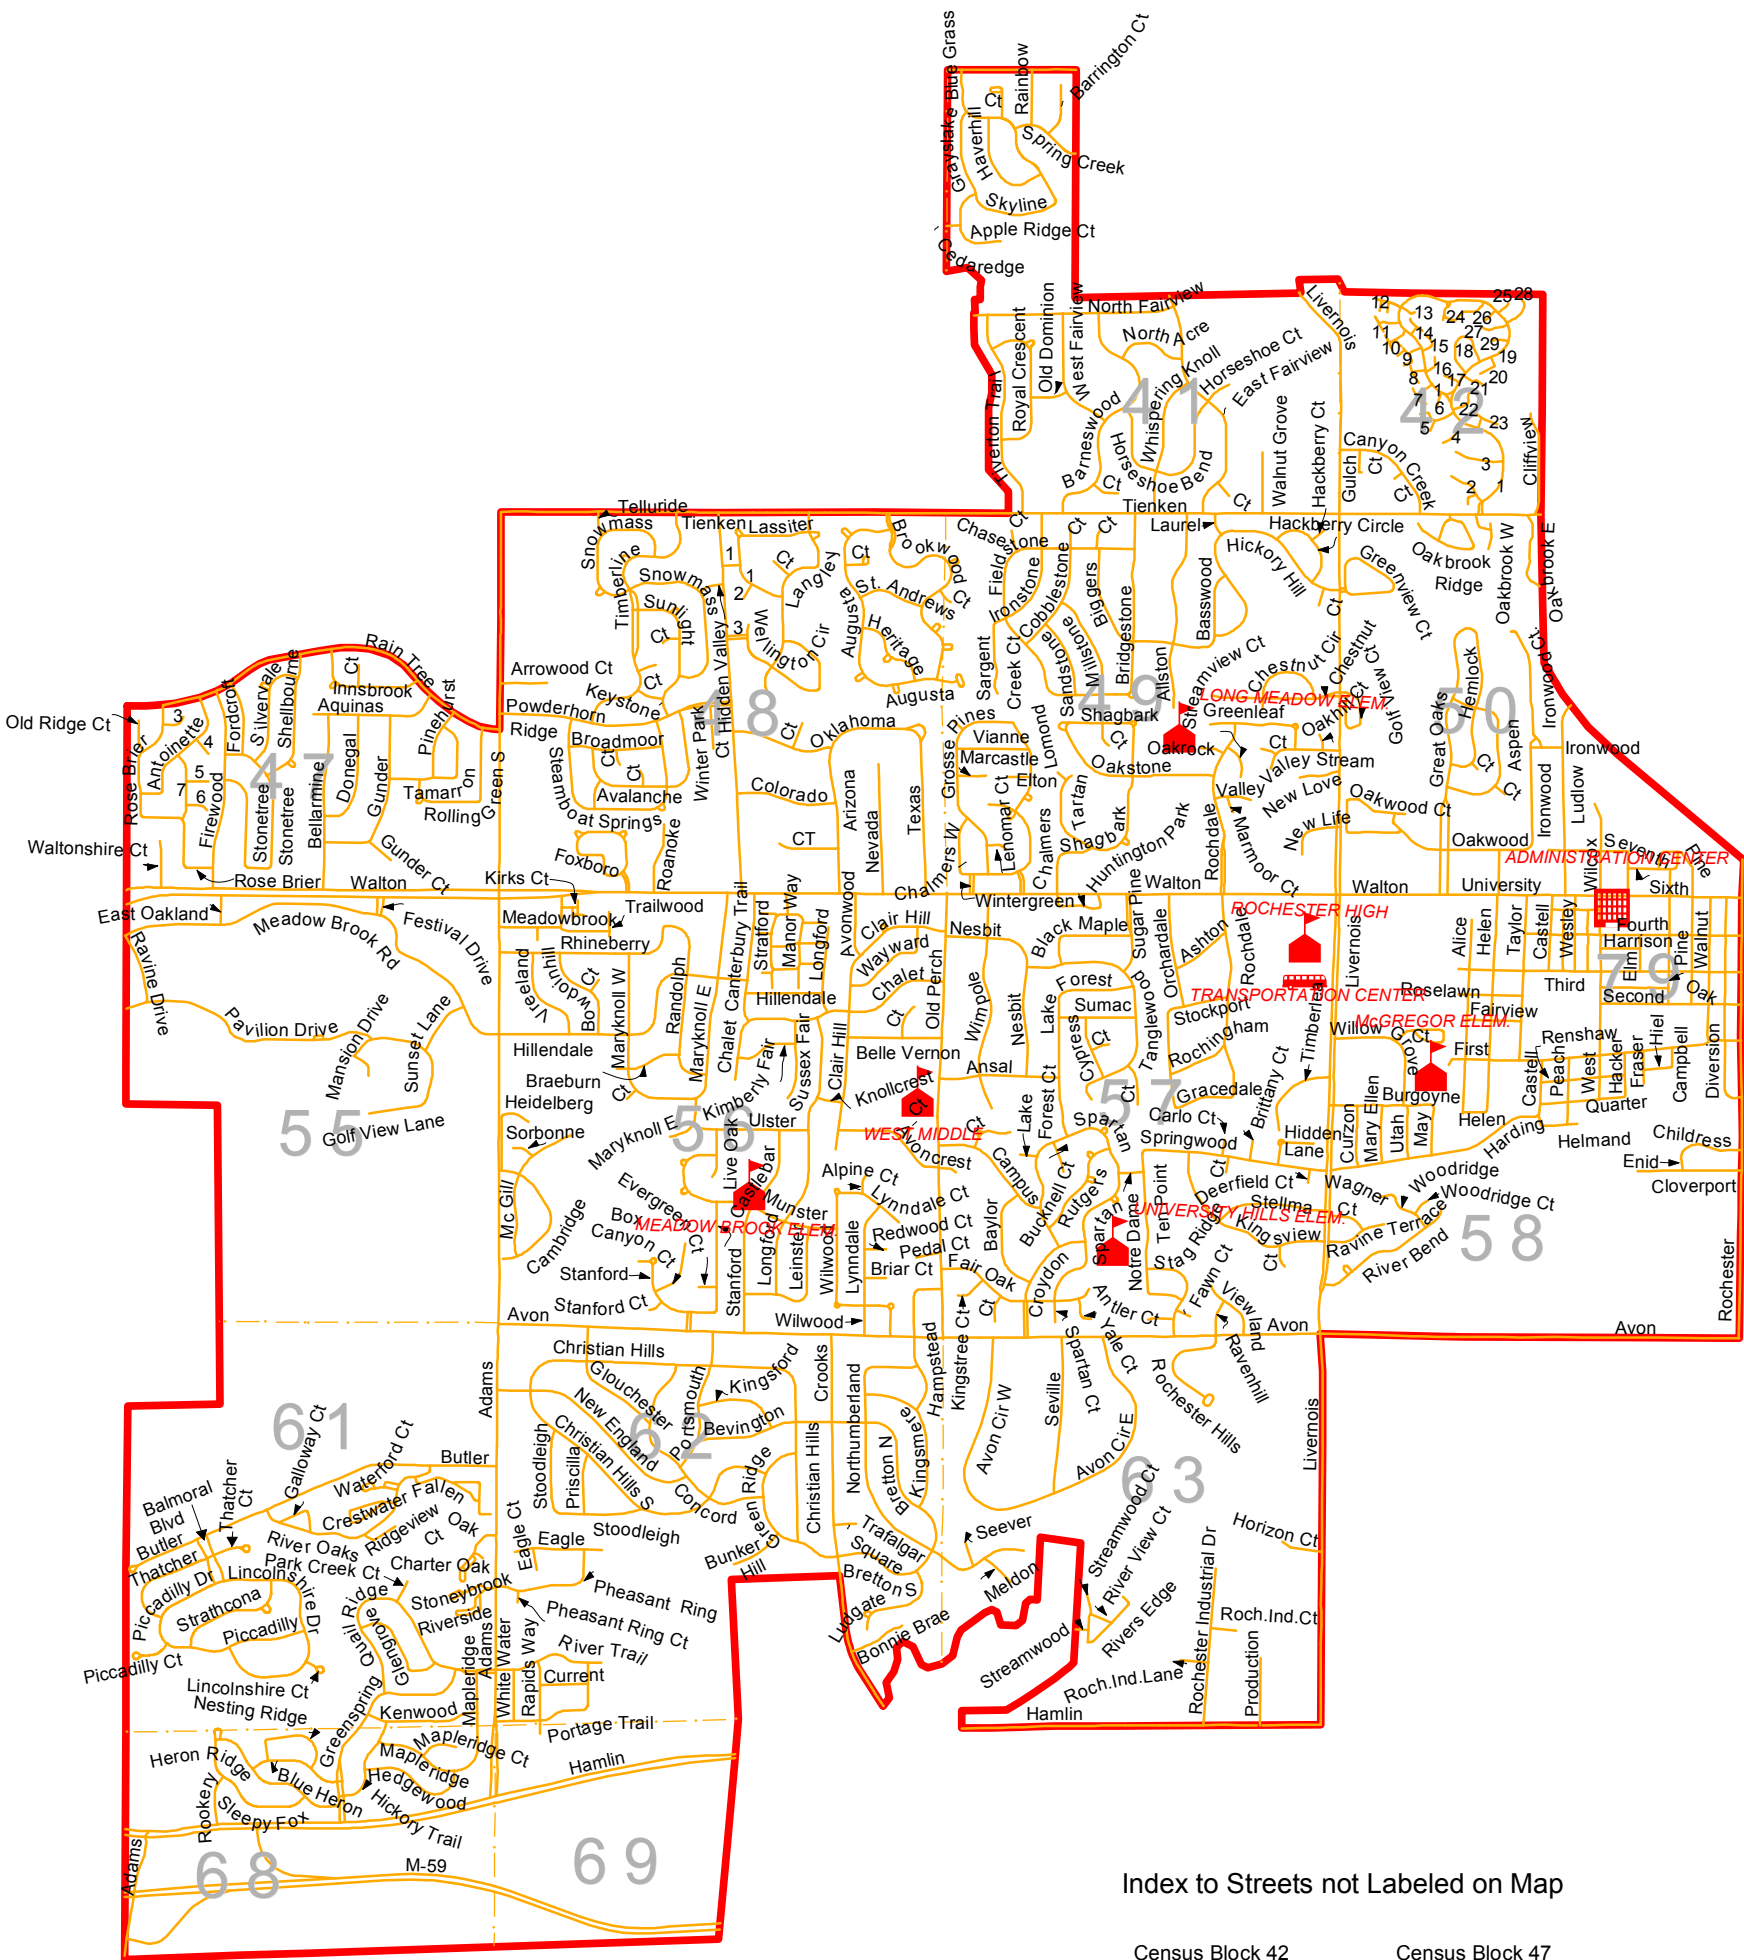

West Middle School Boundary  
 Rochester Community School District  
 Updated December 2005

Index to Streets not Labeled on Map

- | Census Block 42    | Census Block 47     |
|--------------------|---------------------|
| 1 - Kings Cove     | 1 - Cherrywood Ct   |
| 2 - Paint Creek    | 2 - Middlebury      |
| 3 - Brookside      | 3 - Williamsburg Ct |
| 4 - Pine Ridge Ct  | 4 - Old Tree Ct     |
| 5 - Candlestick    | 5 - Heatherwood Ct  |
| 6 - Lamplighter    | 6 - Worthington Ct  |
| 7 - Wagon Wheel    | 7 - Pepper Tree     |
| 8 - Autumn         |                     |
| 9 - Paddle Wheel   |                     |
| 10 - Lantern       |                     |
| 11 - Carriage      |                     |
| 12 - Surrey        |                     |
| 13 - Ravine        |                     |
| 14 - Gas Light     |                     |
| 15 - Hidden Valley |                     |
| 16 - Saddle        |                     |
| 17 - Knights Ridge |                     |
| 18 - Crescent      |                     |
| 19 - Kings Cove    |                     |
| 20 - Brook         |                     |
| 21 - Windmill Ct   |                     |
| 22 - Kings Cove Ct |                     |
| 23 - Cove          |                     |
| 24 - Mountain Cir  |                     |
| 25 - N Townsend Ct |                     |
| 26 - S Townsend Ct |                     |
| 27 - Poplar Ct     |                     |
| 28 - Andover Ct    |                     |
| 29 - Merrill Ct    |                     |