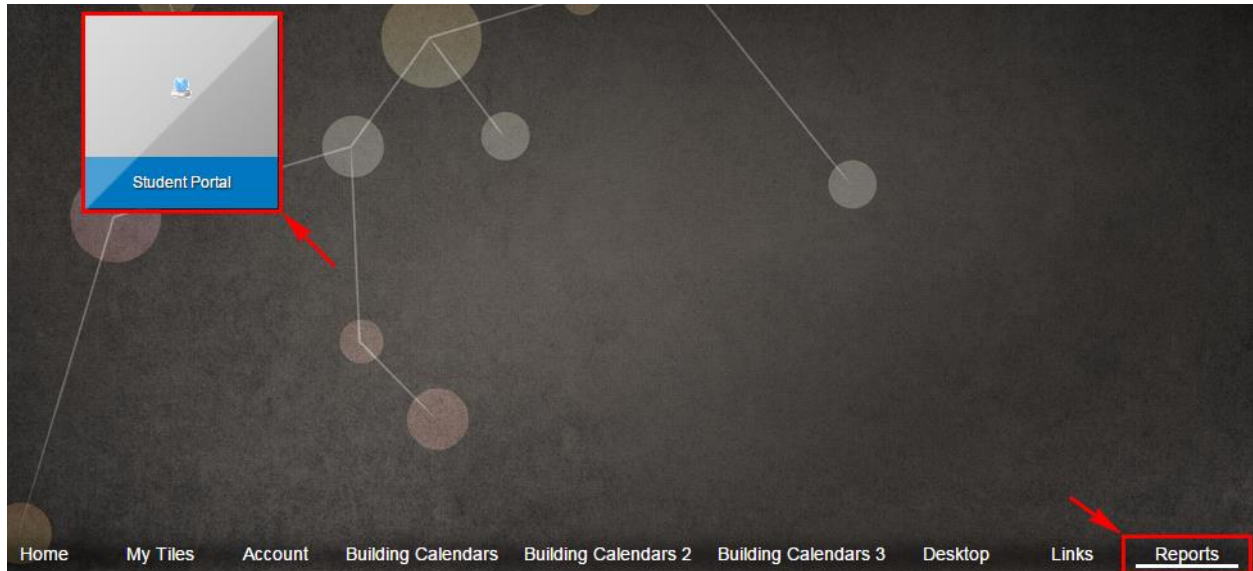

MyRCS New Profile – Students

To access the myRCS Student Portal (which contains schedules, report cards, transcripts, attendance, bus info, etc.) for the first time in the new student profile, click on the Reports link in the menu bar and select the Student Portal tile.

Upon clicking on the Student Portal tile, said tile will become available on your initial Home screen each subsequent time you log in as a "Recent" item.