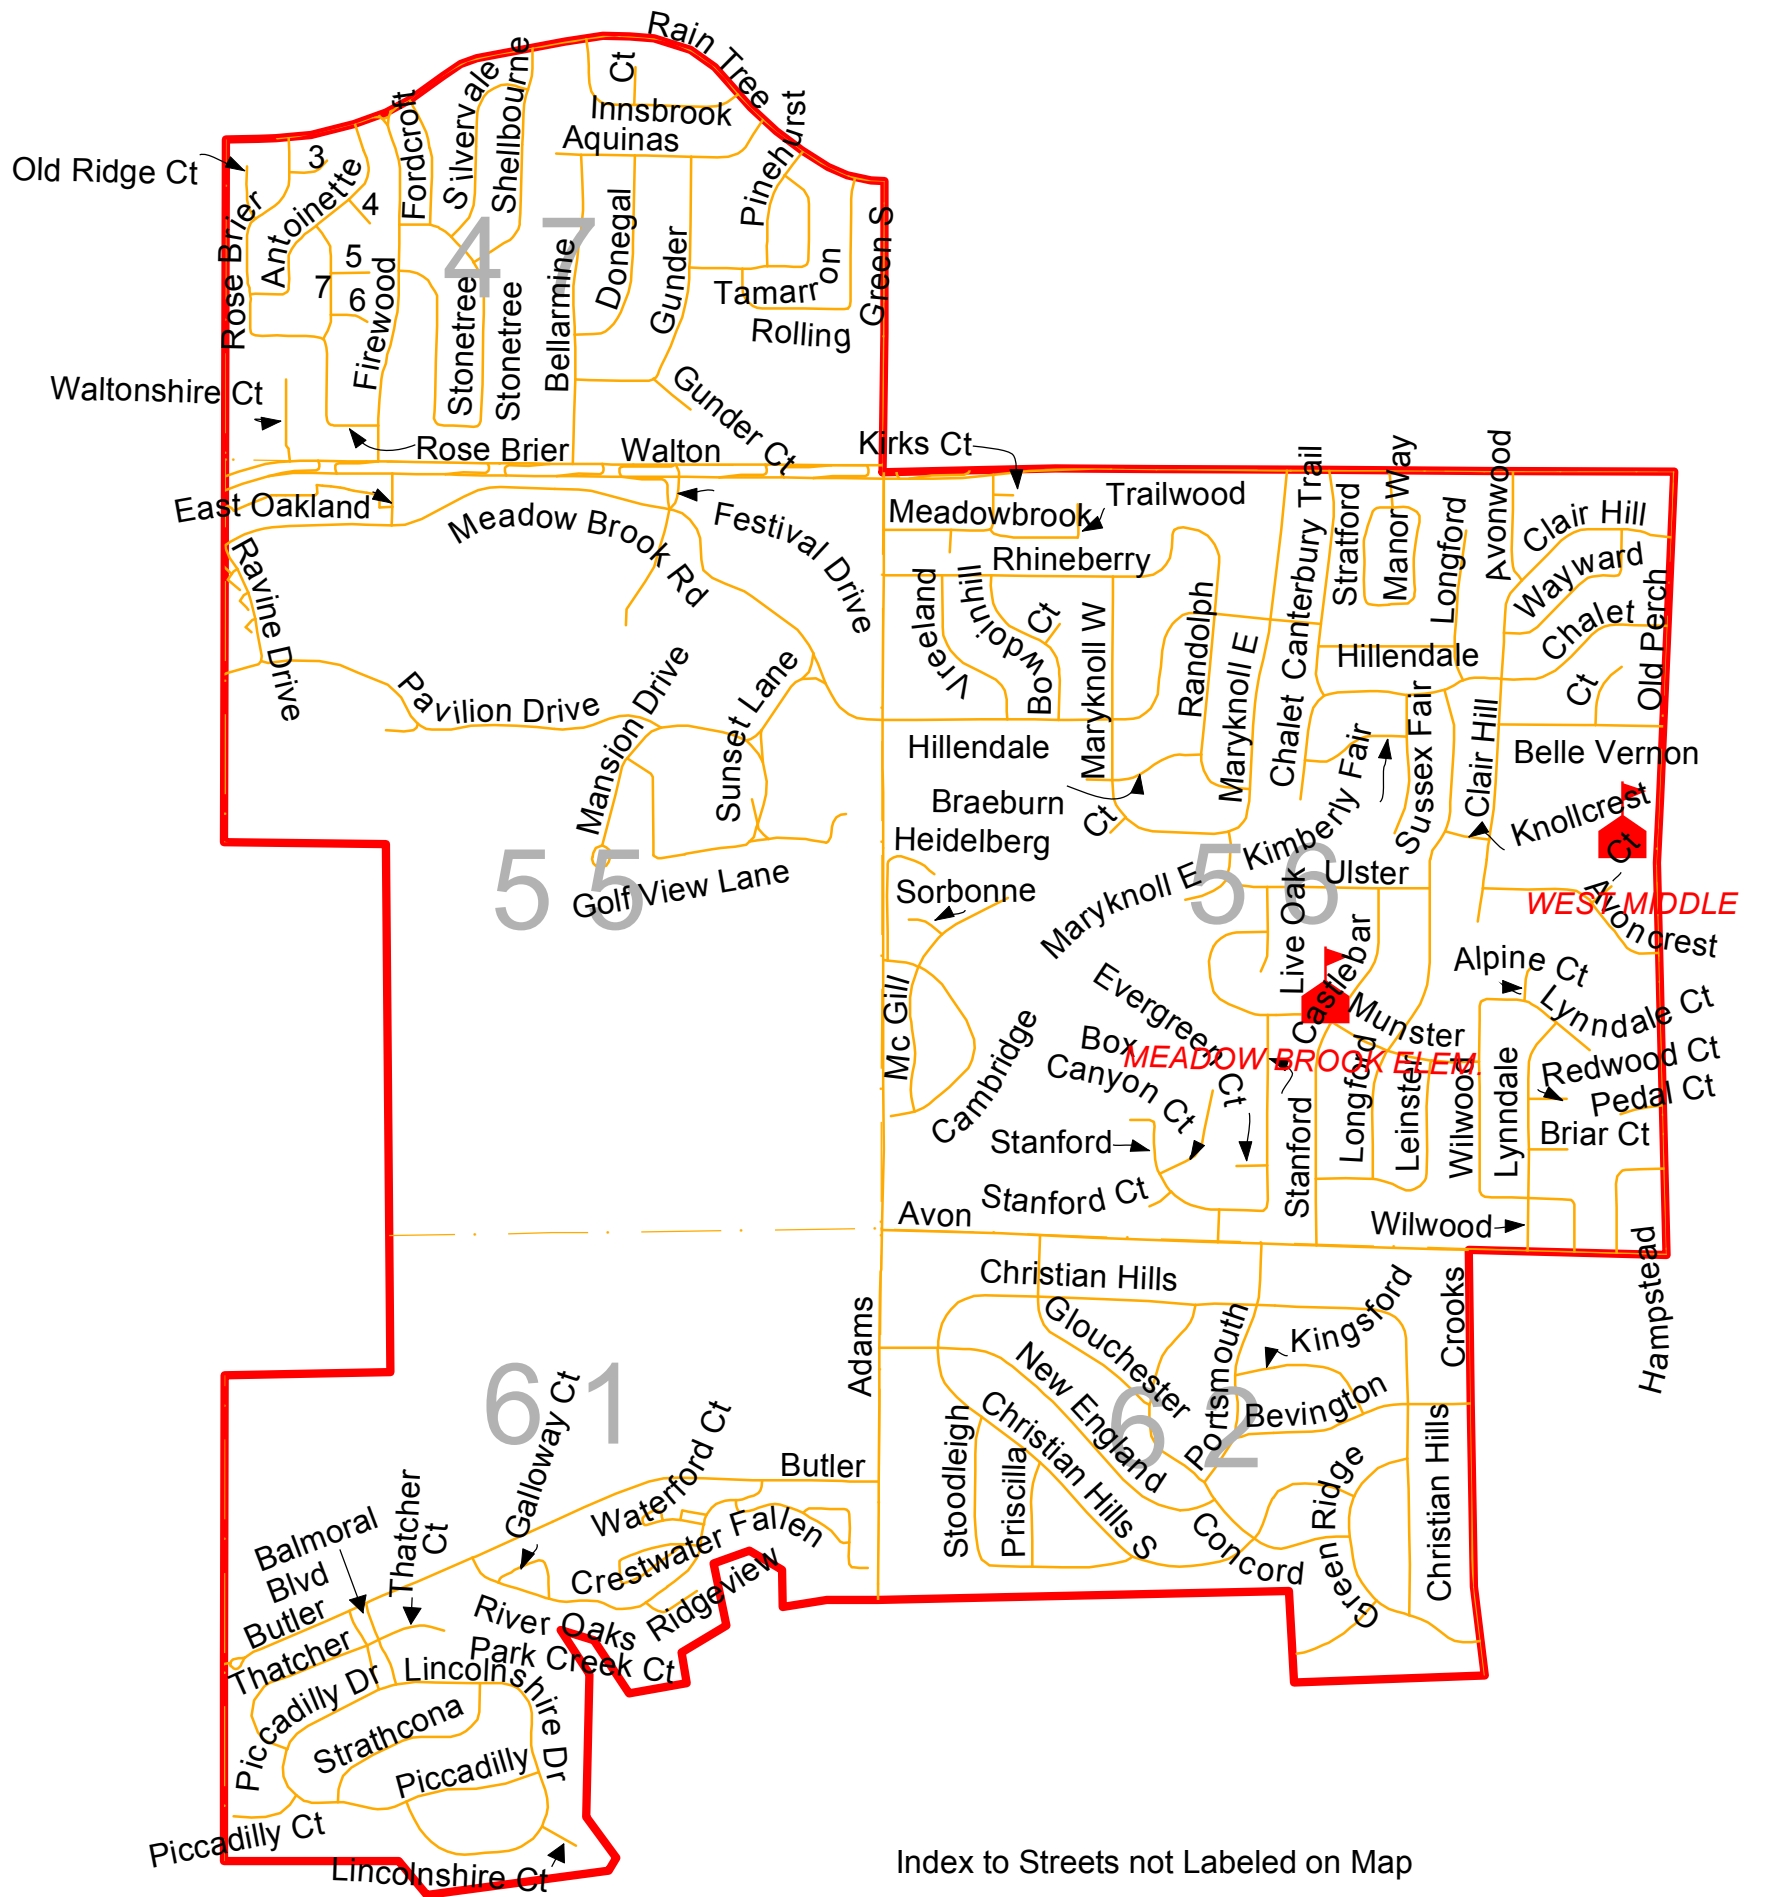

Meadow Brook Elementary School Boundary
 Rochester Community School District
 Updated March 2014

Index to Streets not Labeled on Map

Census Block 47

- 3 - Williamsburg Ct
- 4 - Old Tree Ct
- 5 - Heatherwood Ct
- 6 - Worthington Ct
- 7 - Pepper Tree