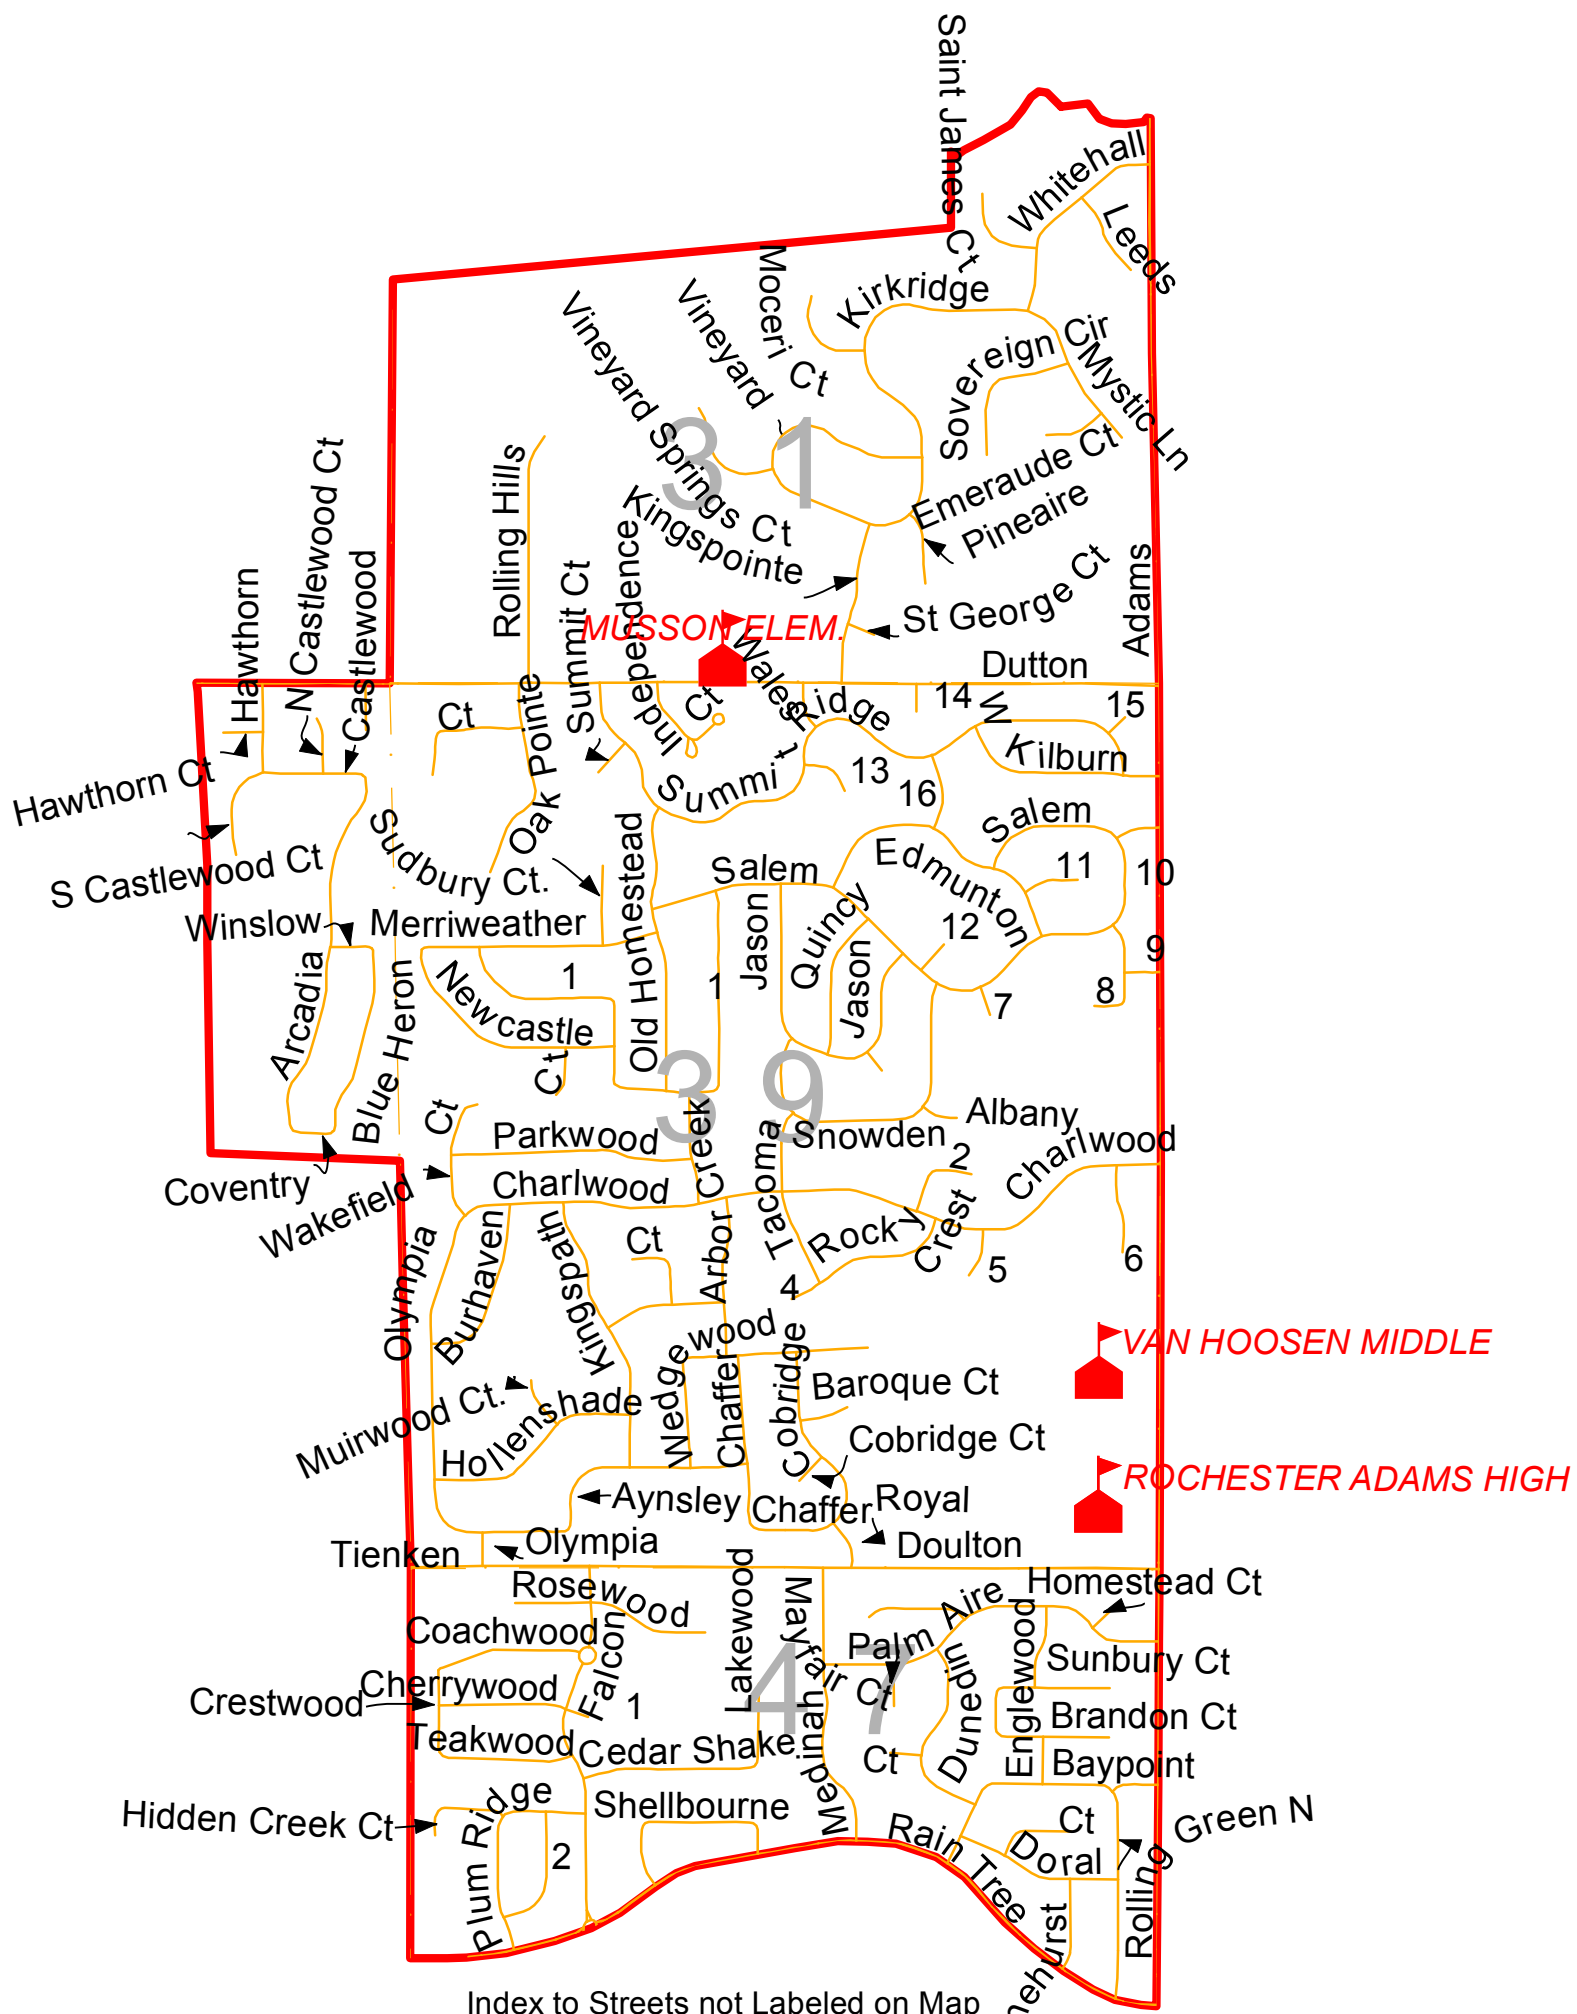

Musson Elementary School Boundary
 Rochester Community School District
 Updated March 2014

Index to Streets not Labeled on Map

- | Census Block 39 | Census Block 47 |
|------------------------|-------------------|
| 1 - Edinborough | 1 - Cherrywood Ct |
| 2 - Monica Ct | 2 - Middlebury |
| 3 - Annchester Ct | |
| 4 - Rocky Crest Ct | |
| 5 - Michele Ct | |
| 6 - Whitehouse Ct | |
| 7 - Salem Ct | |
| 8 - Burlington Ct | |
| 9 - Burlington | |
| 10 - Saratoga | |
| 11 - Hartford Ct | |
| 12 - Snowden Ct | |
| 13 - Holiday Ct | |
| 14 - Heritage Hills Ct | |
| 15 - Eastpointe Ct | |
| 16 - McCormick | |