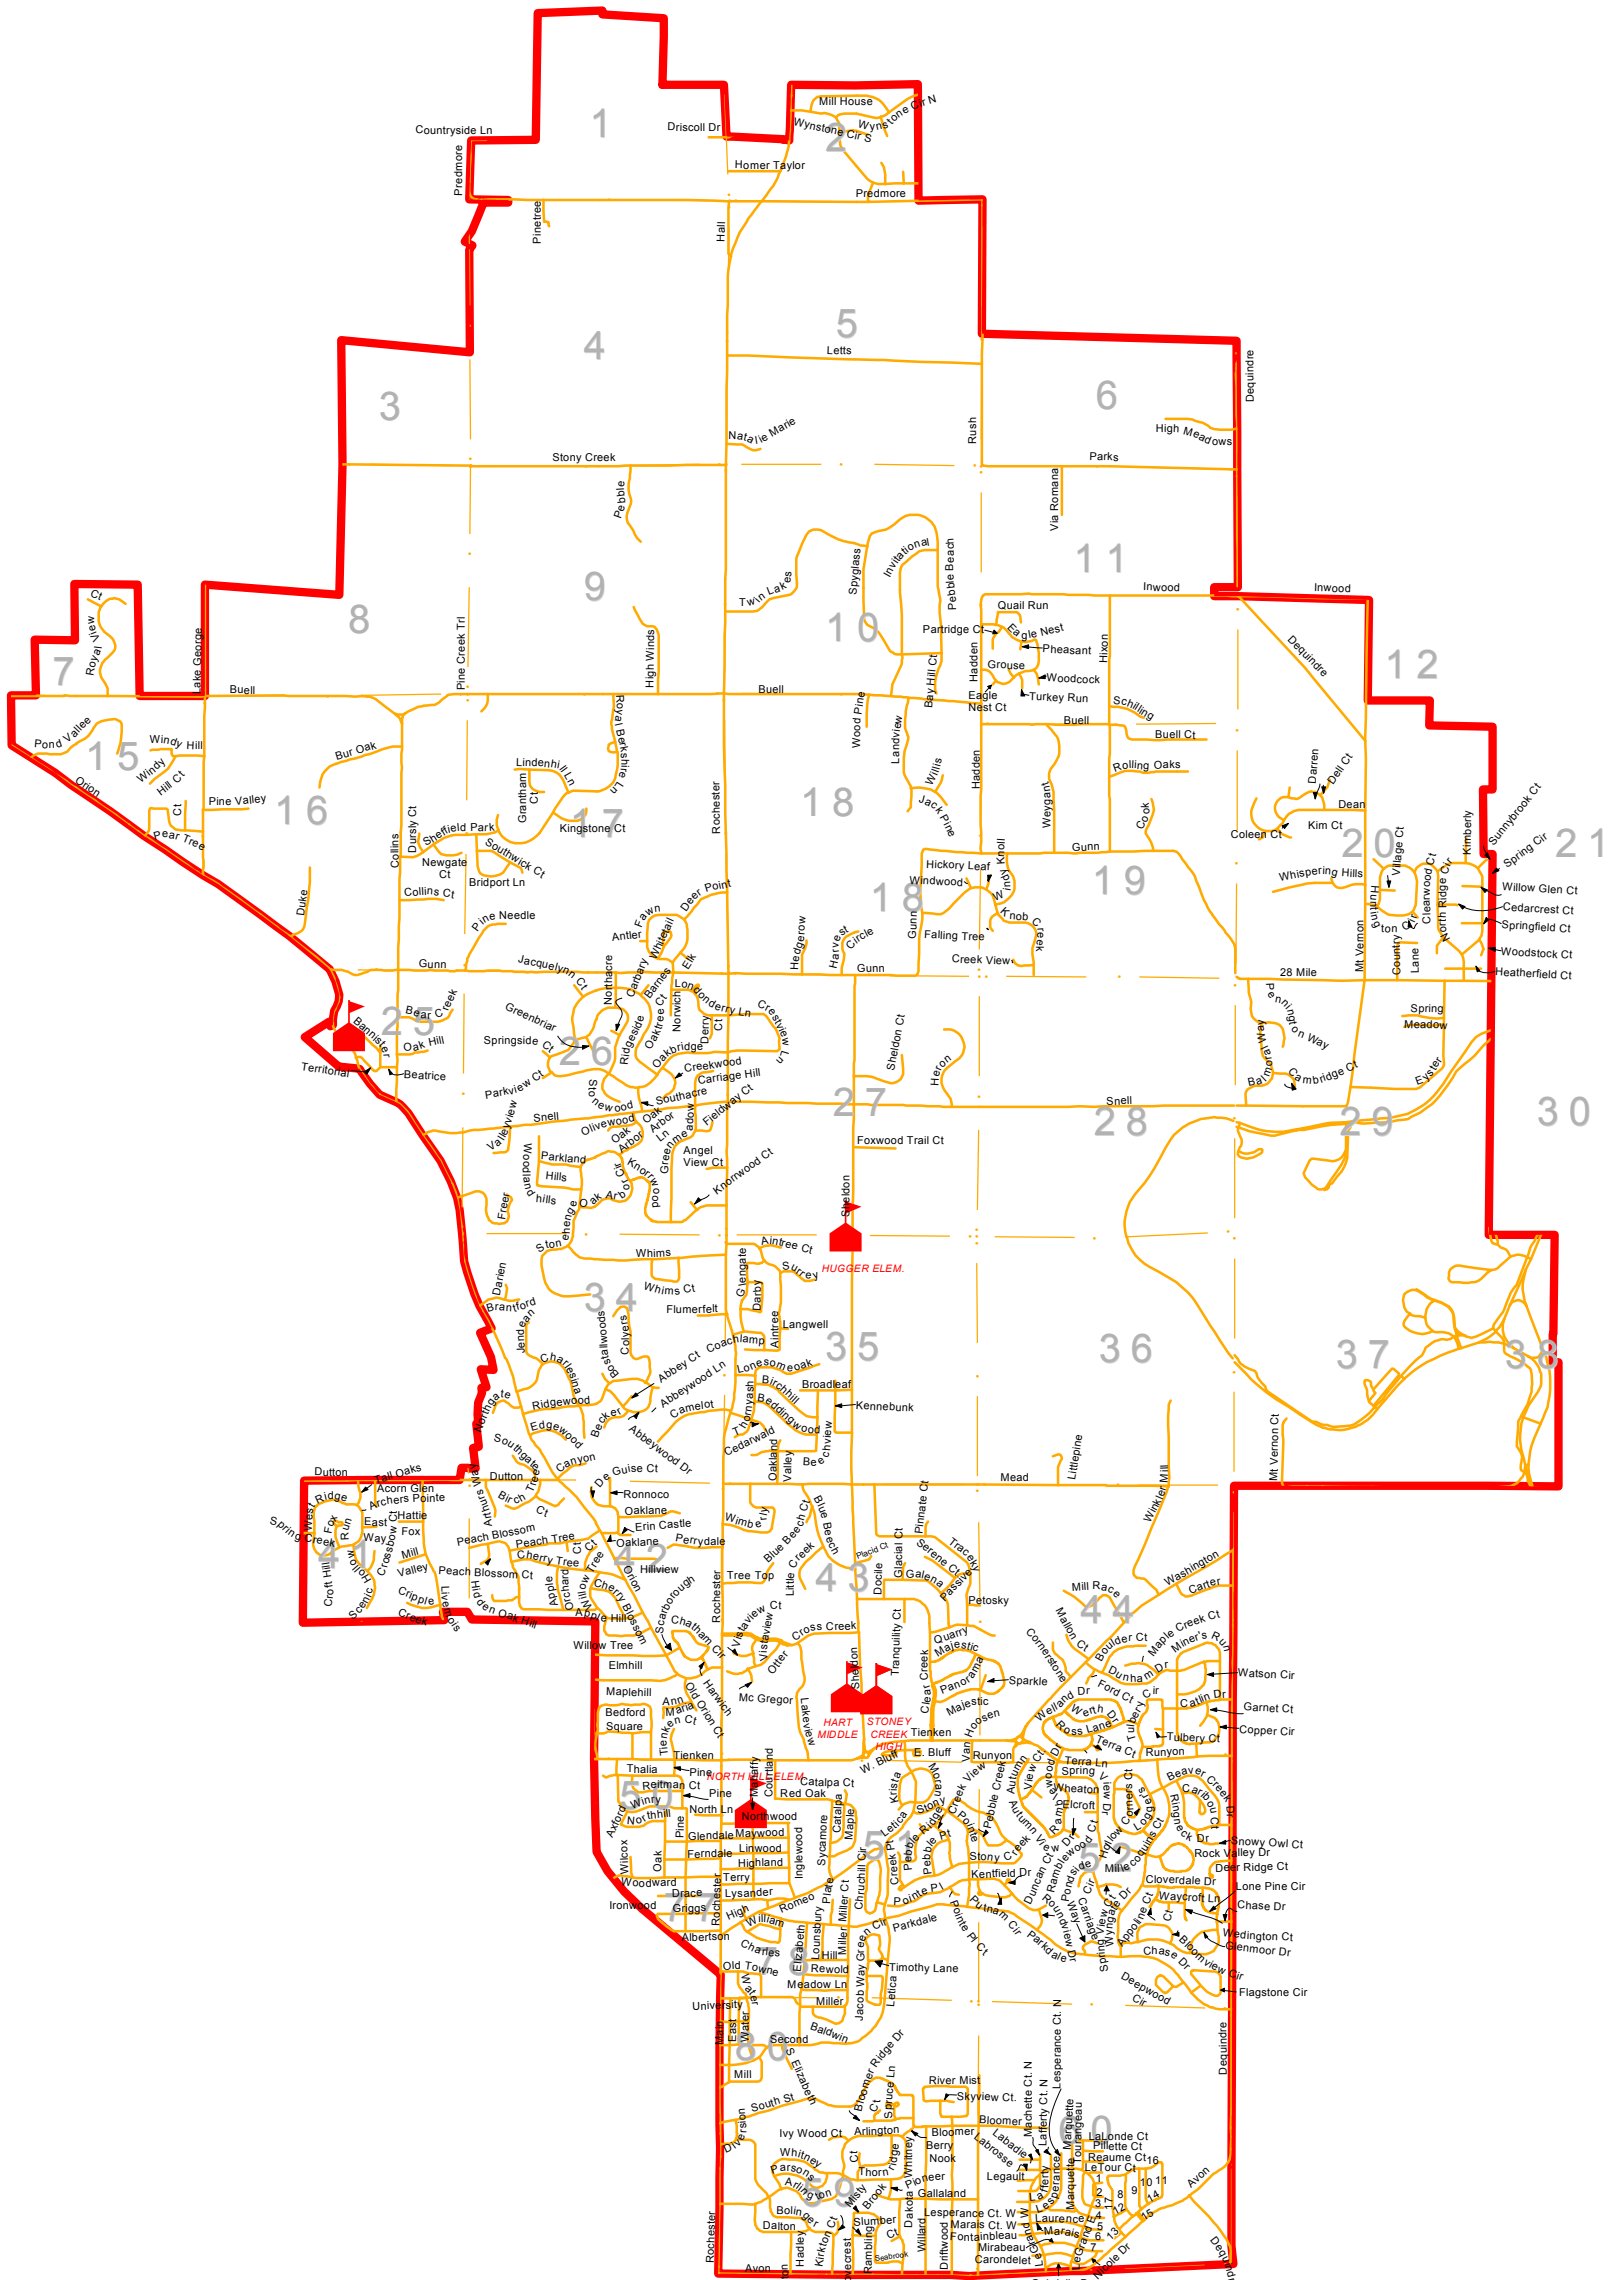

Stoney Creek High School Boundary Rochester Community School District Updated December 2013