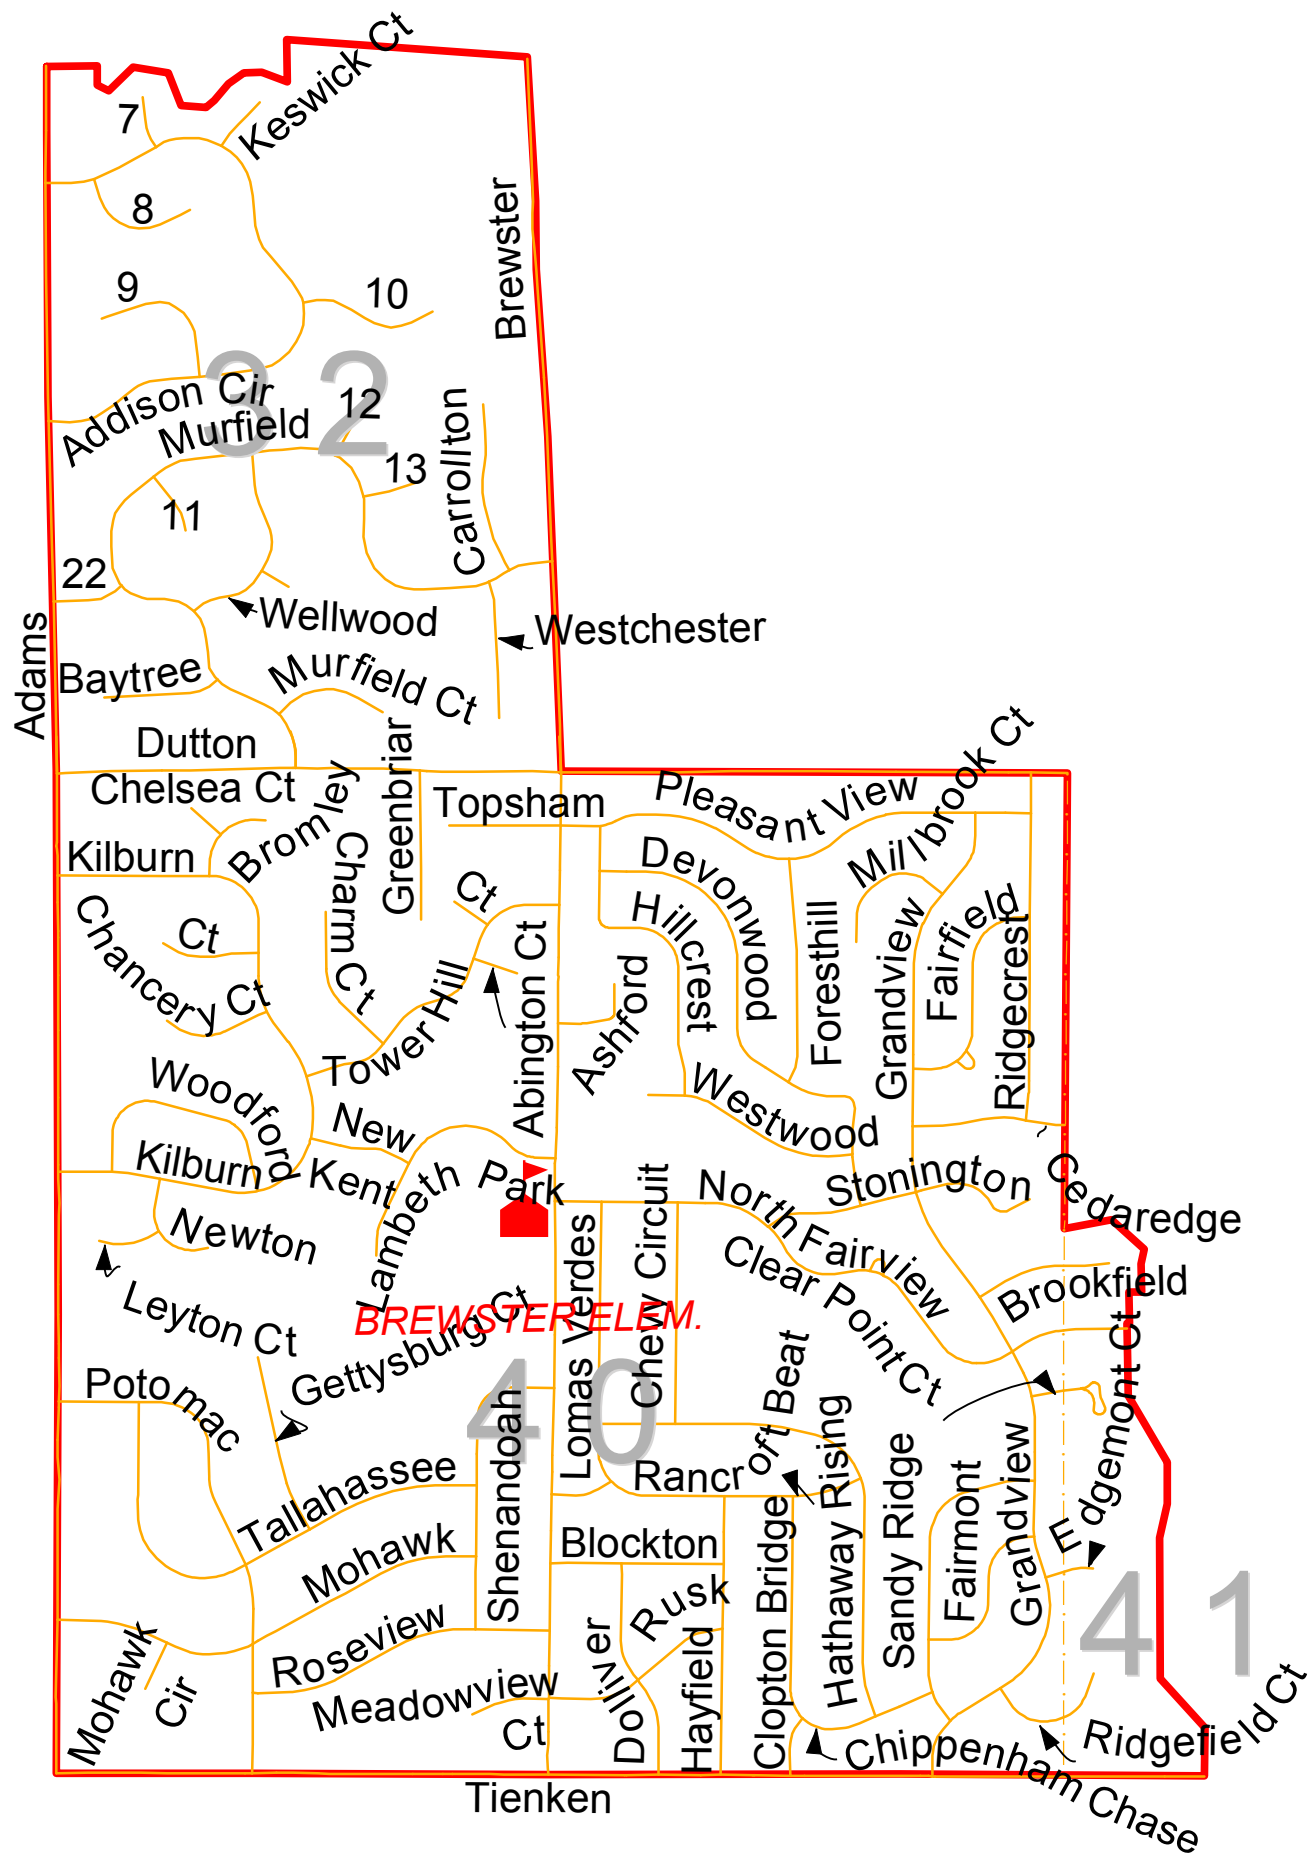

Brewster Elementary School Boundary
 Rochester Community School District
 Updated December 2005

Index to Streets not Labeled on Map

Census Block 32

- 7 - Carlisle Ct
- 8 - Ambleside Ct
- 9 - Croftshire Ct
- 10 - Ashburton Ct
- 11 - Lochmoor Ct
- 12 - Ledgewood Ct
- 13 - Shore Brook Ct
- 22 - Lancewood